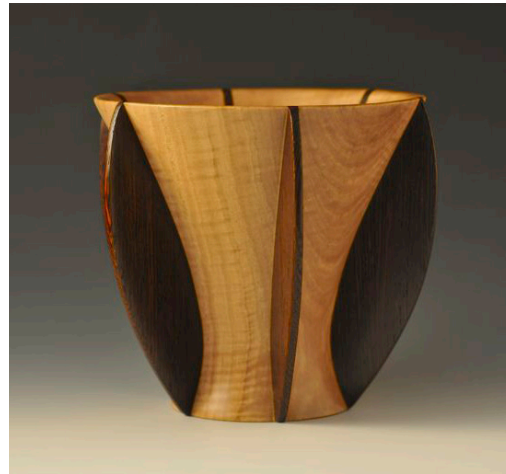

Wavy Hollowform
3 x 8 Walnut
\$900
JB-10-02

Recessed Wave Bowl
3.5" x 9.5" Spalted Maple / Dye
\$1,200
JB-1815

Spiky Waves
10 x 8 Acacia
\$3,200
JB 2232

Natural Edge Wave Bowl
5.5' X 10" Ash
\$1,400
JB 2307

Un-natural Edge Rolling Wave Bowl
6" x 9" Sycamore, Acrylics
\$1,800
JB 2306

Flying Rib Vessels

Cradled Chalice
10" x 5.5" Acacia, Ebonized Walnut
\$900
JB-2113

Flying Rib Vase #1
6 x 7 She Oak / Wenge
\$900
JB-11-3